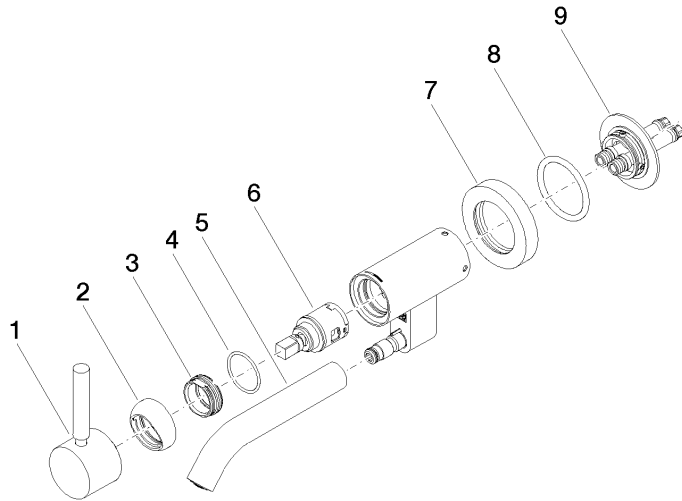

META Wall-mounted single-lever basin mixer without pop-up waste - Dark Chrome

META

36 805 660

- 185mm projection
- fixed spout
- circular, air-enriched flow
- hole diameter 35 mm
- rosette Ø 60 mm
- max. flow 5.7 l/min
- lead-free
- with single-point mounting
- This product can help a building meet the requirements of Green Building Rating Systems, e.g. LEED®, BREEAM®, DGNB

36 805 660
mm [inches]

Flow rate chart

Certificates

LGA_38421.

WRAS_240102017.

36 805 660
Parts for other
finishes can be found
here: Chrome

Spare parts list

No.	Item Number	Name	Quantity used	Delivery time
1	90 20 66 030 00-19	handle	1	20
2	09 28 30 043-19	cover	1	20
3	09 24 04 266 90	nut	1	2
4	09 14 10 120 90	seal	1	2
5	90 11 06 217 00-19	spout	1	20
6	90 15 05 042 00 90	cartridge	1	2
7	09 27 89 004-19	rosette	1	20
8	09 14 10 041 90	seal	1	2
9	90 30 11 296 00 90	flange	1	2